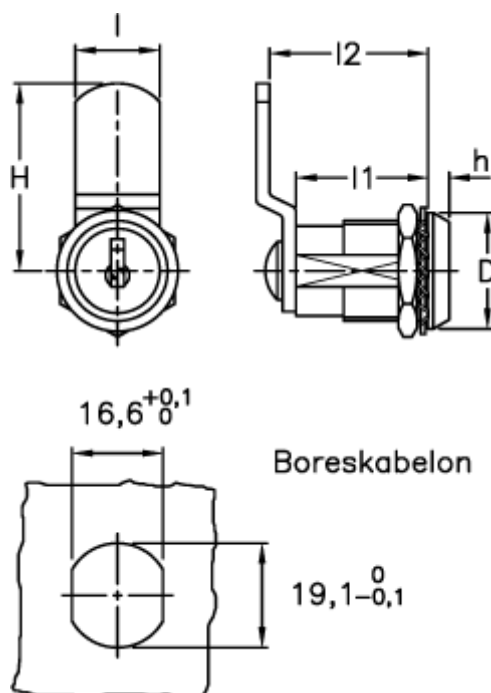

Data Sheet

Article number: 2310421431

Description: E+G Latch w/lock
CS.13/36-18

Measures

D = 23
H = 35.5
h = 5
l = 16
l1 = 13
l2 = 18